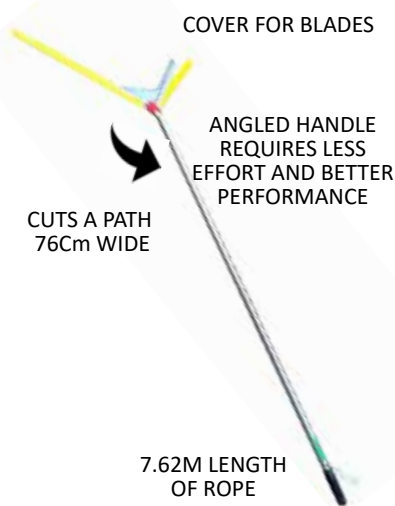

### RAZER

*Largest and widest*

#### SMALL WATER BODIES

- Fixed V shaped blade
- Cuts a path 0.76m wide
- Weighs 2.8kg
- Blade 39.73cm | Width 76.2cm  
Pole 157.48cm
- Includes 7.6m floating rope

#### LARGE WATER BODIES

- Fixed V shaped blade
- Cuts a path 0.84m wide
- Weighs 3.6kg
- Blade 83.82cm | Width 121.92cm  
Pole 157.48cm
- Includes 7.6m floating rope
- Comes with blade sharpener